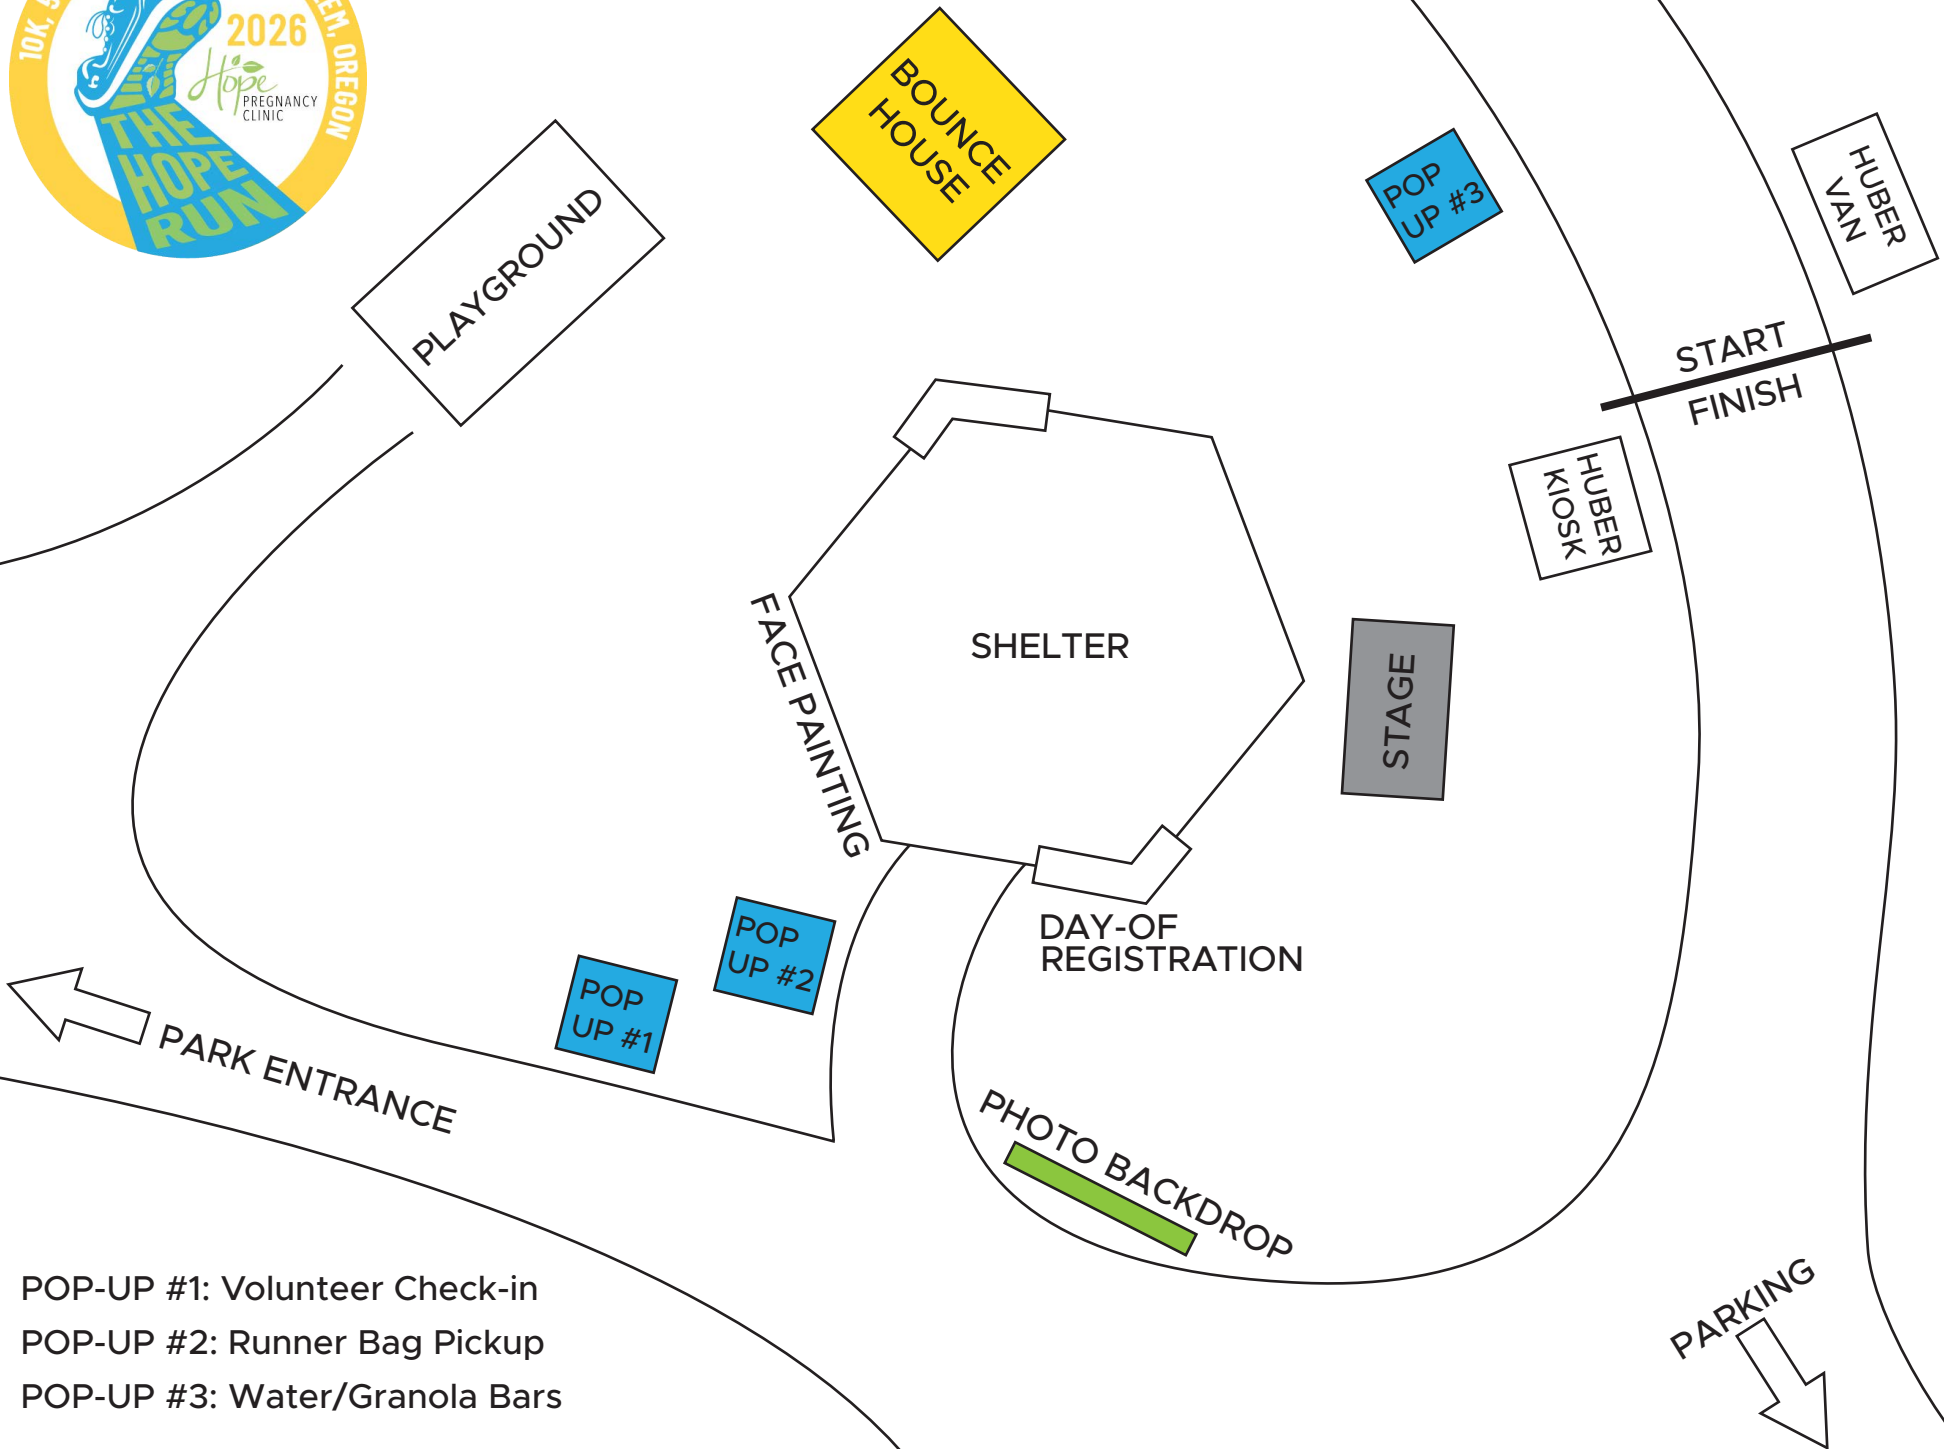

# EVENT LAYOUT MAP

- POP-UP #1: Volunteer Check-in
- POP-UP #2: Runner Bag Pickup
- POP-UP #3: Water/Granola Bars