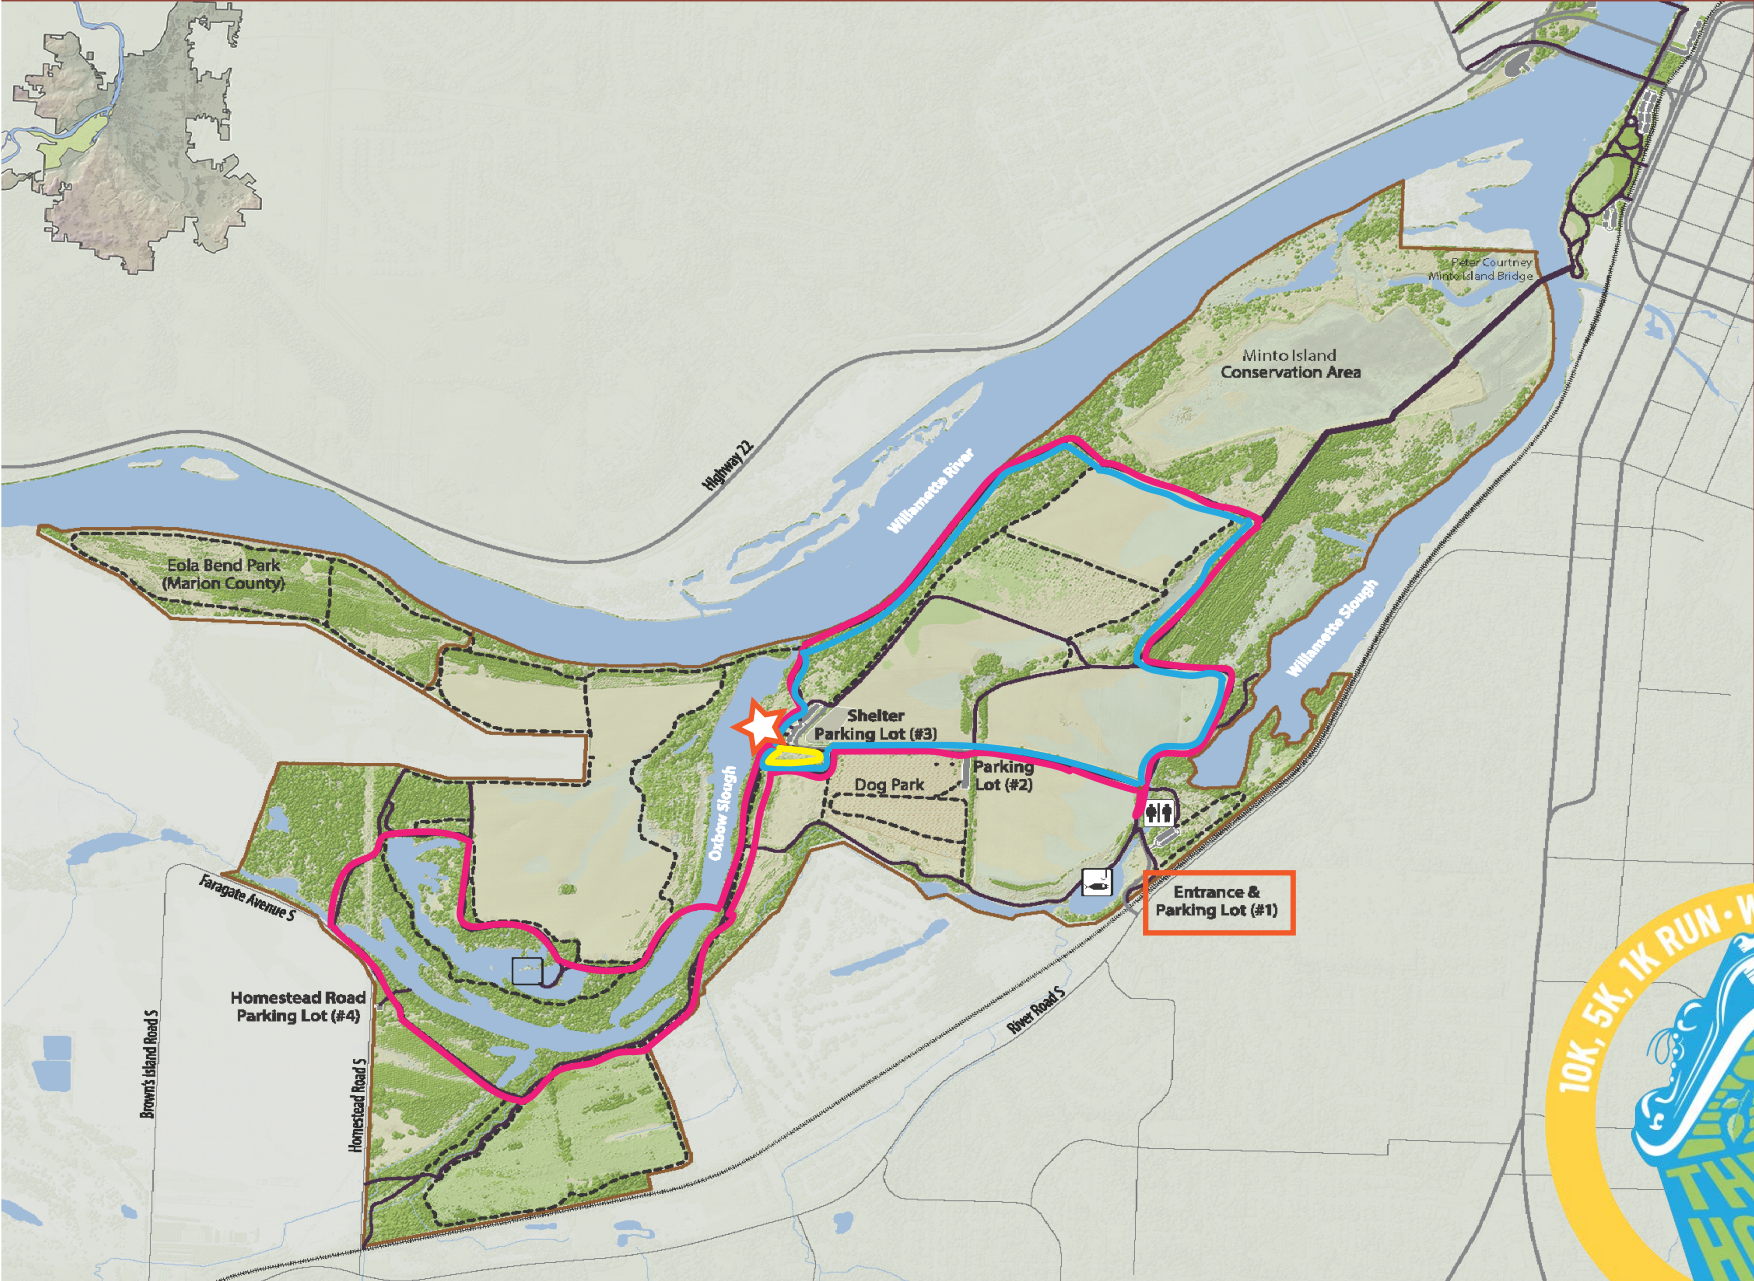

# Minto-Brown Island Park

1k

5k

10k

Start & Finish