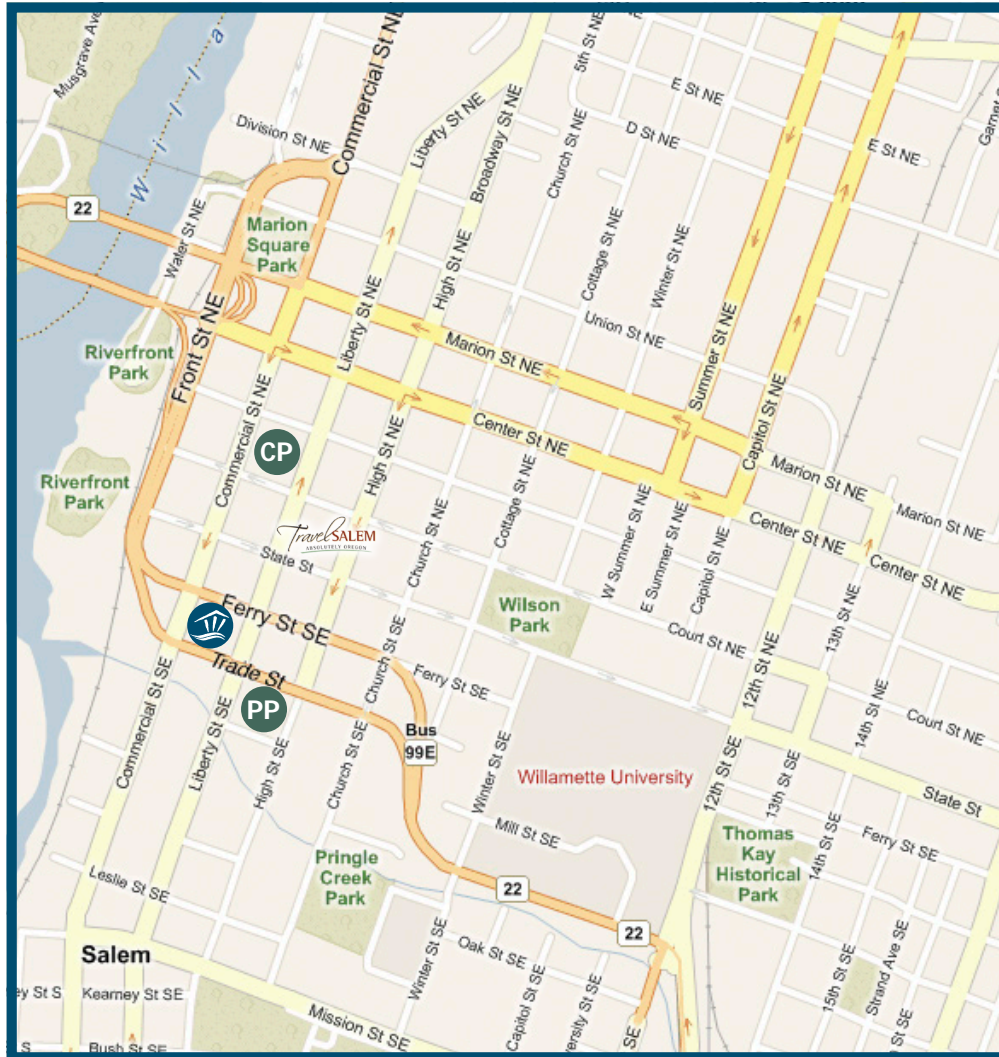

SALEM CONVENTION CENTER PARKING GUIDE

-  **Salem Convention Center & Grand Hotel - 201 Liberty Street SE**
 - Complimentary Underground Parking
-  **Pringle Plaza Parkade - 325 High Street SE**
 - Complimentary Parking One Block Southeast of the Grand Hotel
 - 1st Option: Roof Top Parking for SCC Guests
 - 2nd Option: If Roof Top Parking is full, any unmarked, unassigned & unmetered spaces may be filled
-  **Chemeketa Parkade - 300 Chemeketa Street NE**
 - Complimentary Parking 3 Blocks North on Commercial
 - Enter off Commercial Street just south of Chemeketa Street