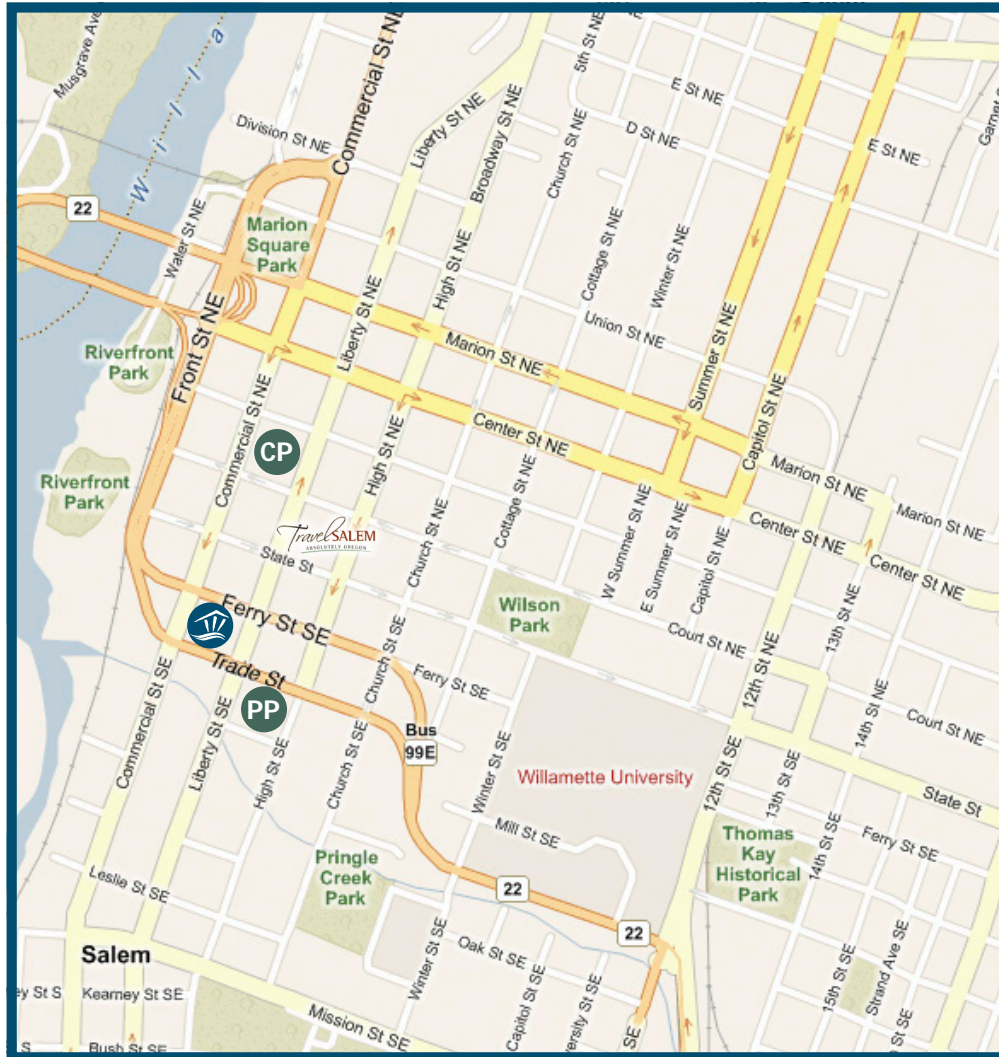

# SALEM CONVENTION CENTER PARKING GUIDE

-  **Salem Convention Center & Grand Hotel - 201 Liberty Street SE**
  - Complimentary Underground Parking
-  **Pringle Plaza Parkade - 325 High Street SE**
  - Complimentary Parking One Block Southeast of the Grand Hotel
  - 1st Option: Roof Top Parking for SCC Guests
  - 2nd Option: If Roof Top Parking is full, any unmarked, unassigned & unmetered spaces may be filled
-  **Chemeketa Parkade - 300 Chemeketa Street NE**
  - Complimentary Parking 3 Blocks North on Commercial
  - Enter off Commercial Street just south of Chemeketa Street